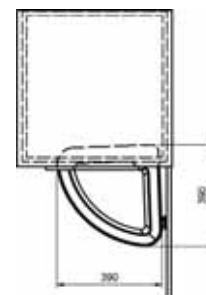

Lager

For skap 60 cm

SOLO60

SL 180.840

1.786,-

Franke Collect 102/15

COLLECT 102/15
2 stk beholdere 15 liter

Lager