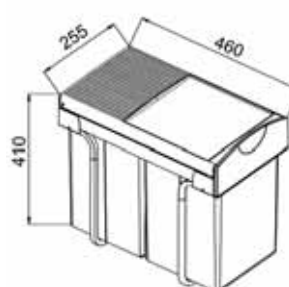

Franke SOLO og COLLECT

Modell	Type Utførelse	Kode i Winner	Artikkel-nr./ Best.nr.	Pris inkl. mva.

SOLO 60
1 stk beholder / volum 40 liter

Lager

For skap 60 cm

SOLO60

SL 180.840

1.786,-

COLLECT 102/15
2 stk beholdere 15 liter

Lager

COLLECT102/15

134.0033.775

875,-